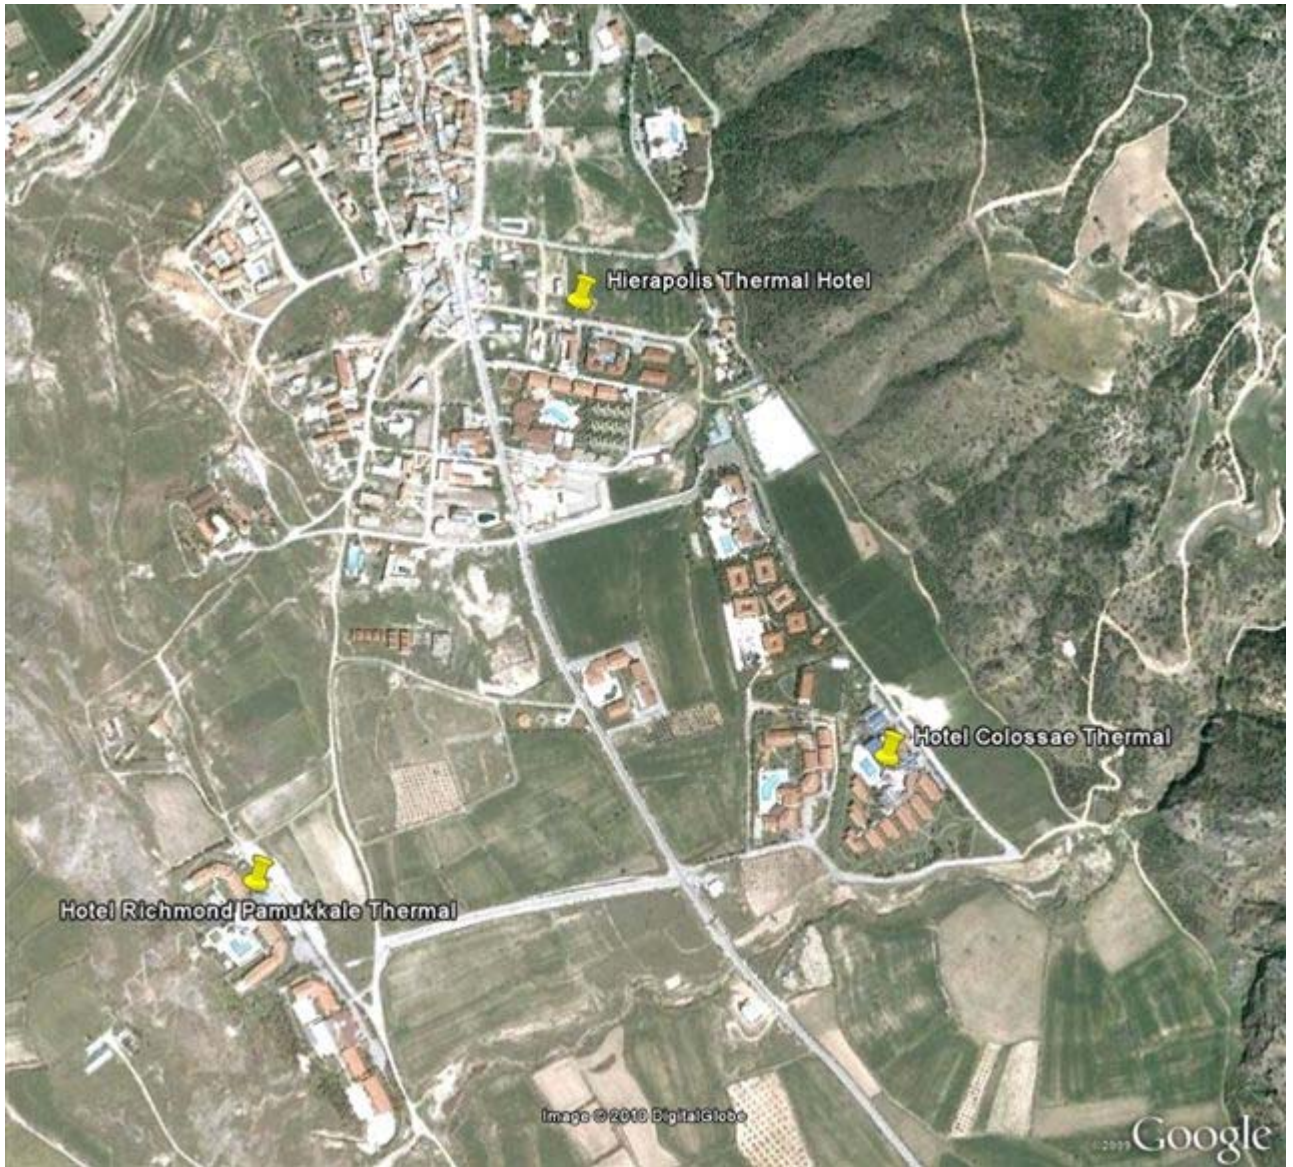

Hotels around Pamukkale Area